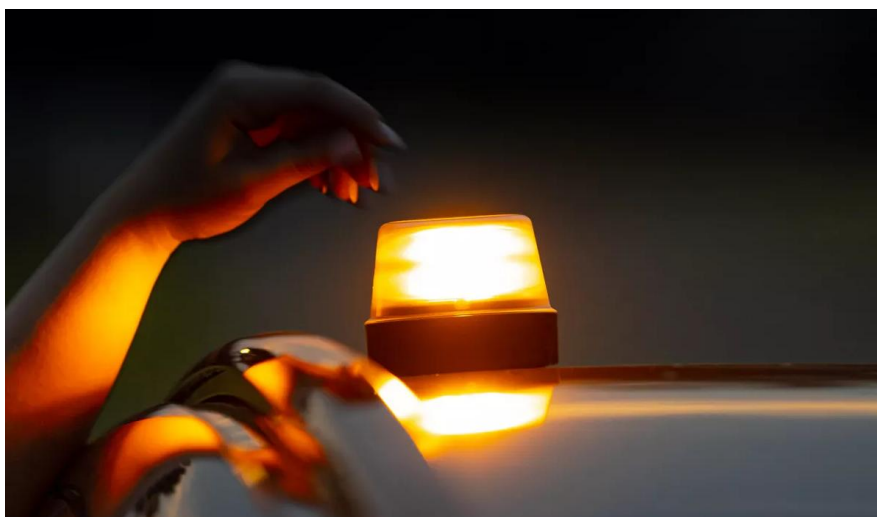

LEDguardian ROAD FLARE Signal TA20

LEDguardian warning- and safety lights

Rechargeable

Rechargeable Li-Ion battery via USB-C charging cable

360° rotating warning light

Improved visibility and therefore increased safety for you and others on the road

Magnetic mounting

Due to the magnetic function the LED warning light can be conveniently attached to the car

Street legal in Germany. Officially approved by TÜV & KBA

A rechargeable, magnetic LED warning light approved in accordance with § 53a paragraph 3 TA20 StVZO.