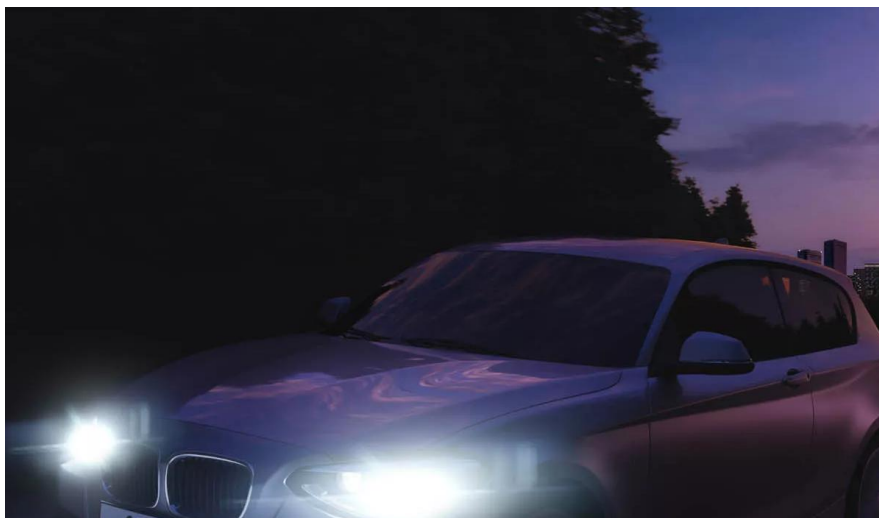

NIGHT BREAKER 200

Brightest OSRAM halogen light

Up to 200% more brightness

More light allows to see farther and therefore react sooner compared to the minimum legal standard

Up to 150m long beam

Better visibility

Mirror chrome cap

Modern look

Up to 20% whiter light

Signs, obstacles and hazards can be recognized sooner compared to the minimum legal standard

The most powerful halogen light from OSRAM

Enter the next light level: With NIGHT BREAKER 200 – the brightest halogen automotive light from OSRAM! These cutting-edge headlight lamps impress with up to 200% more brightness and up to 20% whiter light compared to the minimum legal standard and generate an up to 150m long beam. More light and improved visibility can help drivers identify and react to traffic hazards more quickly. The ideal lamp for drivers who appreciate the difference that powerful automotive lighting makes. Available in H4, H7 and H11 with a new mirror chrome cap.¹⁾ Measured in headlamps.