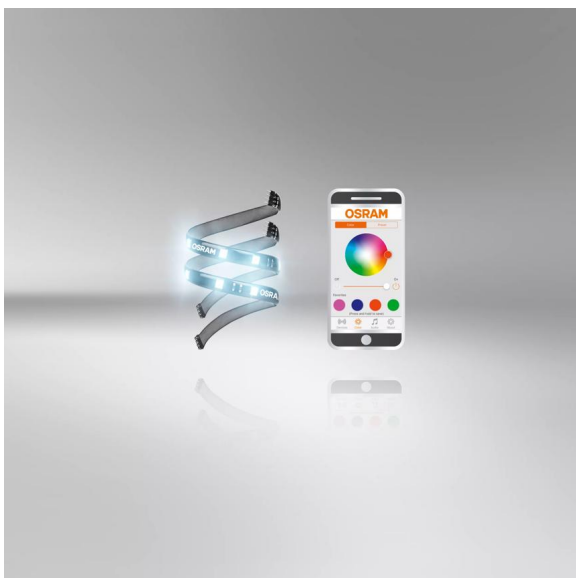

### Bluetooth enabled

Free OSRAM LEDambient CONNECT app controls color mode and multiple products

### Add color to your car interior

Set custom color presets with many colors to choose from

### Synchronize your music

LED light pulses to the beat of your music

### LED color changing products

LEDambient TUNING LIGHTS CONNECT are interior ambient lights to express individuality. These Bluetooth controlled flexible self-adhesive LED strips provide RGB styling to the interior of your vehicle. The LED strips are very easy to install with no soldering or use of screws. Using Bluetooth technology, once paired, the free OSRAM LEDambient CONNECT app allows you to control color, mode, and multiple compatible products with one device. OSRAM provides a 2 year guarantee for this product. These products are not ECE-approved and must not be used on public roads in any exterior application. Use on public roads will invalidate both the operating license and insurance coverage. Some countries prohibit the sale and use of these products. Please contact your local distributor for information on your country.