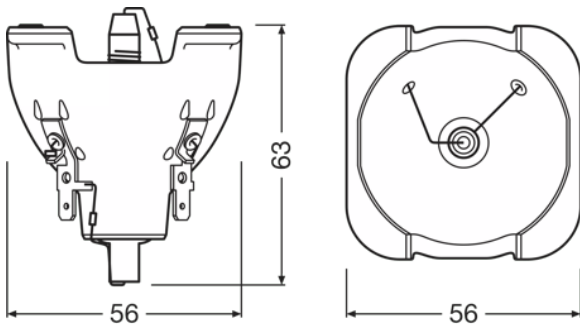

Familiendatenblatt

Sirius HRI 330W XL