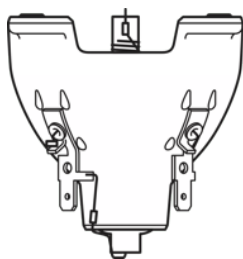

Familiendatenblatt

SIRIUS HRI 330W