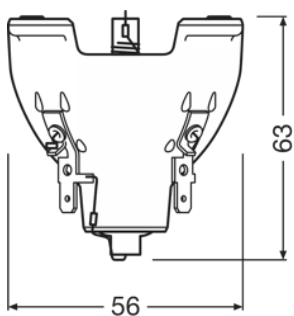

SIRIUS HRI 330W